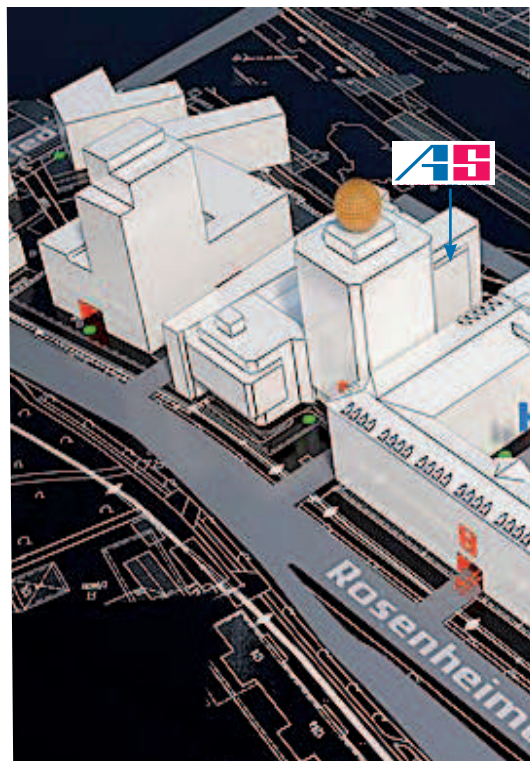

A good way to find us is to look for the orange Munich Media Works globe on the roof of the front building of Rosenheimer Straße 143d. AS Consulting & Service GmbH is located in the secluded atrium of the building behind, entrance on the left.

BY CAR

From Munich North:

(i.e. Munich airport) in Munich take the Mittlerer Ring/München Ost (B2R)

- At the exit Innsbrucker Ring tunnel take the ramp right to Ampfingerstraße towards Neuperlach/Giesing
- The road name changes to Aschheimer Straße
- Turn right onto the Anzinger Straße
- Turn right onto the Rosenheimer Straße

From Munich centre:

coming from Isartor head toward Deutsches Museum

- Continue onto Zweibrückenstraße
- Continue onto Ludwigsbrücke
- Slight right at Rosenheimer Straße
- Make a U-turn at Sankt-Martin-Straße (after Shell gasoline station)
- AS Consulting & Service GmbH is located on the right (Rosenheimer Straße 143d, across the street from Shell gasoline station) 🛢️

Entering the area you pull a parking permit to enter the parking deck. Parking is on level 4 (Number 286-295) and is associated with costs (€ 1,50 per hour).